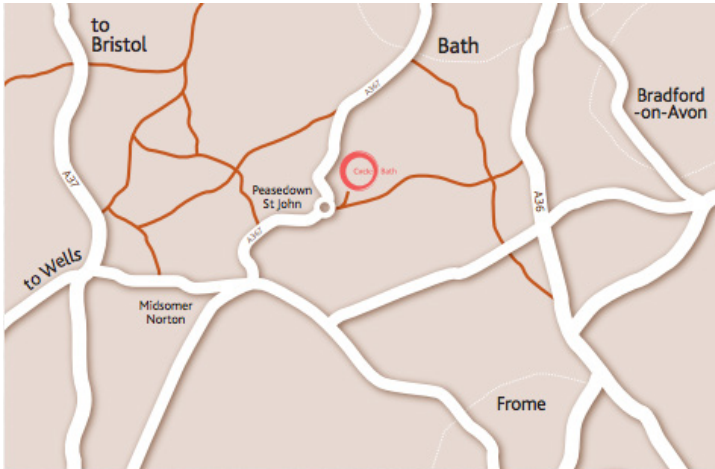

FIND US

THE LUCK VISION

PARTNERSHIP

ADDRESS

CircleBath
Foxcote Ave
Peasedown St John
Bath
BA2 8SQ

For sat nav please use postcode: BA2 8SF

BY CAR

If using SatNav, please use the postcode BA2 8SF. CircleBath is on the Peasedown business park, just six miles from Bath City Centre

CircleBath is located 6 miles south of Bath city centre.

Travelling from Bath

Head south west on the A367 towards Shepton Mallet and Radstock. On the outskirts of Bath you will pass the Odd Down Park and Ride located on a roundabout. Take the third exit and remain on the A367 heading towards Radstock for approximately 4 miles. You will then go up a hill, keep in the left hand lane and at the roundabout you will automatically be in the filter lane keeping on the A367, do not go into the village of Peasedown St John. After approximately one mile you will pass the Audi and Mercedes-Benz dealerships on your left. At the roundabout take the first exit into Wellow Lane. Then take the first left into Foxcote Avenue and the Bath Business Park. CircleBath is located immediately on your right hand side and the entrance is opposite the entrance to Mercedes-Benz.

Travelling from the Radstock & Shepton Mallet

Travelling from the direction of Shepton Mallet, keep on the A367 going through the centre of Radstock following signs to Bath. After the double mini roundabout in the town centre follow the A367 for approximately 2.5 miles. You will come to the outskirts of Peasedown St John, do not take any turning into the village but remain on the A367 for another half mile. At the first roundabout take the third exit into Wellow Lane. Then take the first left into Foxcote Avenue and the Bath Business Park. CircleBath is located immediately on your right hand side and the entrance is opposite the entrance to Mercedes-Benz.